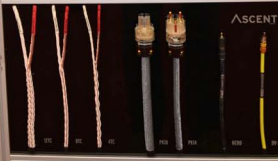

# KIMBER KABLE

MONOCLE XL suMIT

DIAGONAL XL

SILVER STREAK D-60

PK PALLADIAN suMIT

ASCENT

BASE

**KIMBER KABLE**